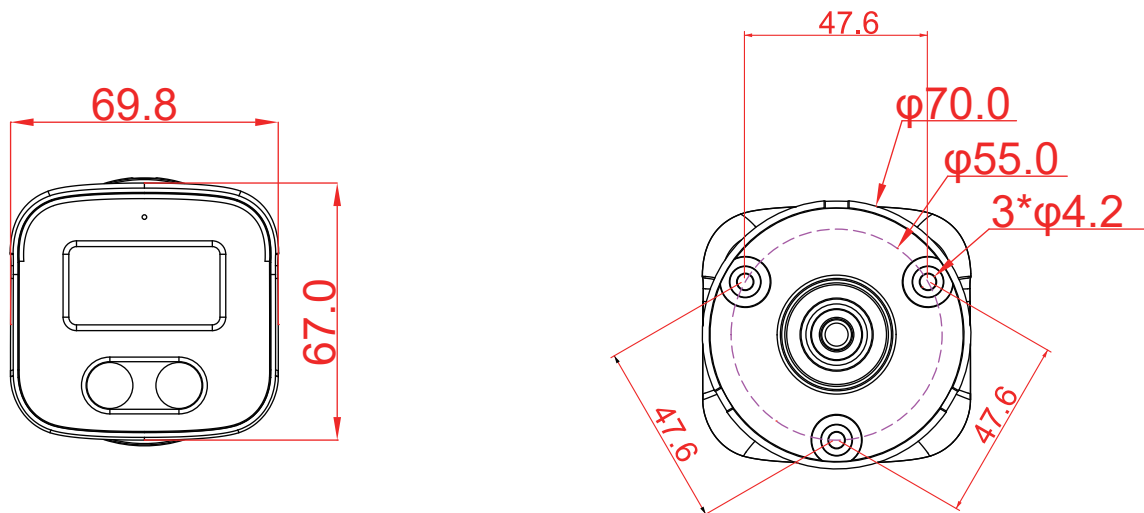

Dimensions (mm)

Optional Accessories