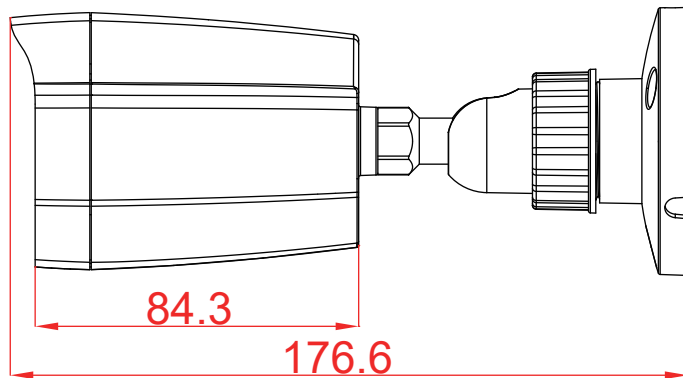

Dimensions (mm)

Optional Accessories